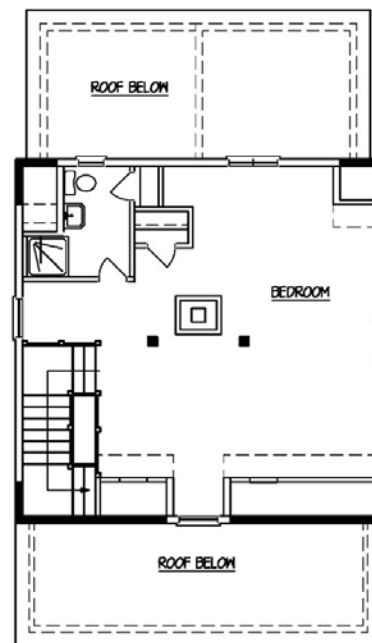

Timberlake Bay Log Home Model
(1506 square feet)

Complete Turn-Key
\$175,000

Stop and see this exclusive Log Home Package at Timberlake Bay on Douglas Lake. The log package only price is \$45,800.00. The turn-key cost for this home completed is \$175,000.00. Call Terry Reneau for larger floor plans and more details.

FIRST FLOOR PLAN
440 SQ. FT.

SECOND FLOOR PLAN
566 SF.

Terry Reneau, Project Manager
Hearthstone Homes
1-800-247-4442 Office
423-608-5195 Cell
treneau@hearthstonehomes.com