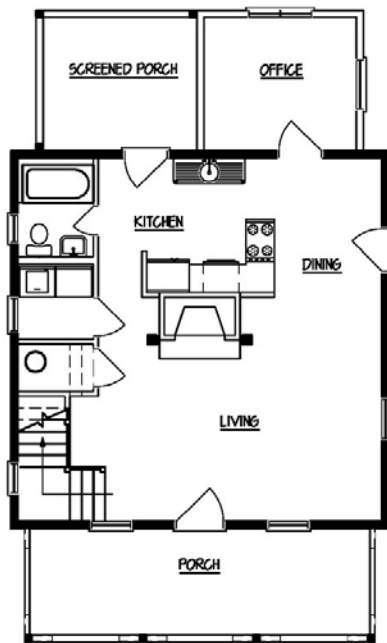

Timberlake Bay Log Home Model
(1506 square feet)

Complete Turn-Key
\$175,000

Stop and see this exclusive Log Home Package at Timberlake Bay on Douglas Lake. The log package only price is \$45,800.00. The turn-key cost for this home completed is \$175,000.00. Call Terry Reneau for larger floor plans and more details.

FIRST FLOOR PLAN
440 SQ. FT.

SECOND FLOOR PLAN
566 SF.

Terry Reneau, Project Manager
Hearthstone Homes
1-800-247-4442 Office
423-608-5195 Cell
treneau@hearthstonehomes.com